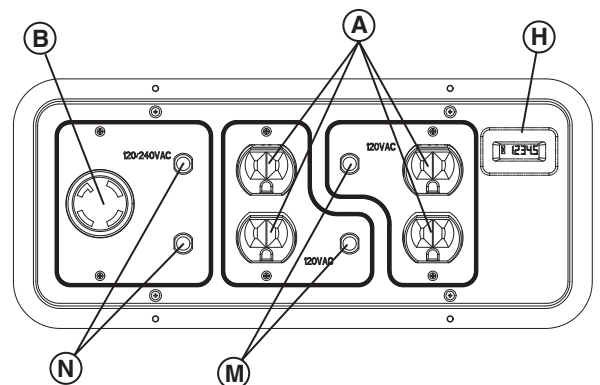

Other Features

H	Hour Meter with Maintenance Reset