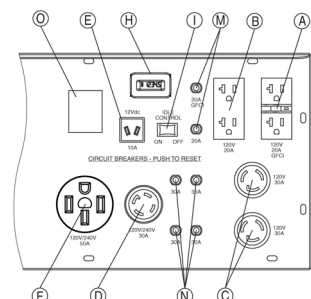

customer connections

Connection Outlets

A	2X5-20R.GFCI
B	(2) 5-20R 120V
C	2xL5-30R
D	1xL14-30R
E	1x12VDC
F	1x14-50R

Circuit Breakers

M	(2) 20A
N	(4) 30A
O	(1) 50A

Other Features

H	Hour Meter
I	Off/On/Start Switch

GP15000E

specifications

Product Series	GP15000E
Model	5734-0
Configuration/Emissions	49-State
A/C Rated Output Watts:	15000
A/C Maximum Output Watts:	22500
A/C Voltage	120/240VAC
A/C Frequency	60 Hz
Rated 120/240 VAC Amperage	62.5
Max 120/240 VAC Amperage	93.8
Engine Displacement	992cc
Engine Type	OHVI
Engine RPM	3600
Recommended Oil	SAE 30
Lubrication Method	Full Pressure
Choke Type	Manual Lever
Fuel Shut Off	Manual Lever
Idle Control	No Load Low Speed
Starting Method	Electric
Battery	Included
Battery Size	12VDC 365 CCA
Low Oil Shutdown Method	Low Pressure

Start Switch Type	3-Position
Switch Location	On Engine
Single-Point Lifting Eye	Included
Fuel Gauge	Built-in Cap
Fuel Tank Capacity (Gal)	16.00
Fuel Tank Capacity (Ltrs)	60.56
Run Time at 50% (Hours)	10.00
Cord Set	N/A
Handle Style	Fixed
Wheel type	12.3" Phneumatic Wheels
Maintenance Kit	Included
Warranty - Residential	2 Year
Warranty - Commercial	1 Year